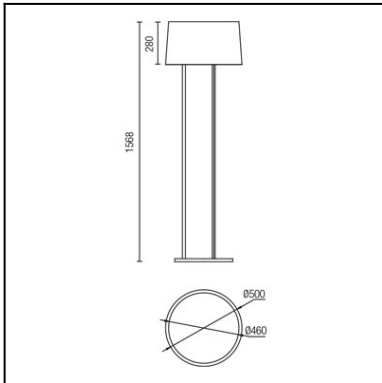

The photograph may not match the reference exactly. Please read the product description to identify the finish.

TECHNICAL CHARACTERISTICS

Type:	Floor lamp
IP Protection degrees:	IP20
Light source 1:	3 x E27 MAX 30W Maximum lamp length: 176.00 mm Maximum lamp diameter: 60.00 mm
Total power consumption (W):	90
Voltage / Frequency:	220-240V/50-60Hz
Units per box:	1
Net Weight (Kg):	5.845
EAN:	8435381433291

MATERIALS / FINISHES

Structure material: Steel
Structure finish: Shiny copper

Diffuser material: Fabric shade
Diffuser finish: Black

[Download photometric file .ldt / .ies](#)

[Click on image to download energy label](#)