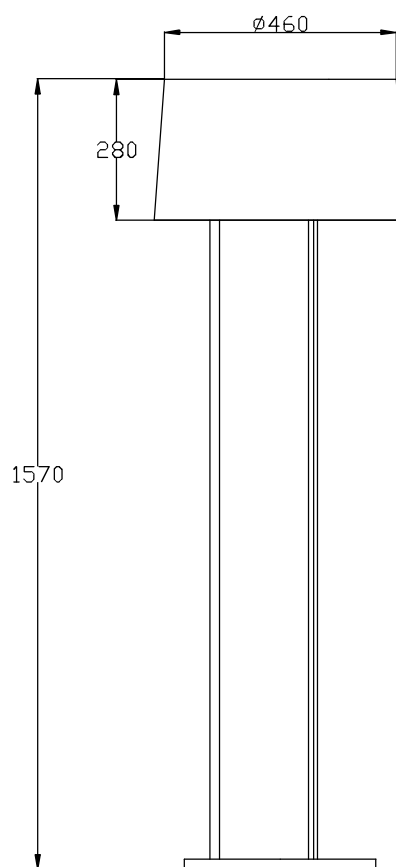

The photograph may not match the reference exactly. Please read the product description to identify the finish.

TECHNICAL CHARACTERISTICS

Type:	Floor lamp
IP Protection degrees:	IP20
Light source 1:	3 x E27 MAX 30W Maximum lamp length: 176.00 mm Maximum lamp diameter: 60.00 mm
Total power consumption (W):	90
Voltage / Frequency:	220-240V/50-60Hz
Units per box:	1
Net Weight (Kg):	5.845
EAN:	8435381433291

MATERIALS / FINISHES

Structure material: Steel
Structure finish: Shiny copper

Diffuser material: Fabric shade
Diffuser finish: Black

[Download photometric file .ldt / .ies](#)

[Click on image to download energy label](#)