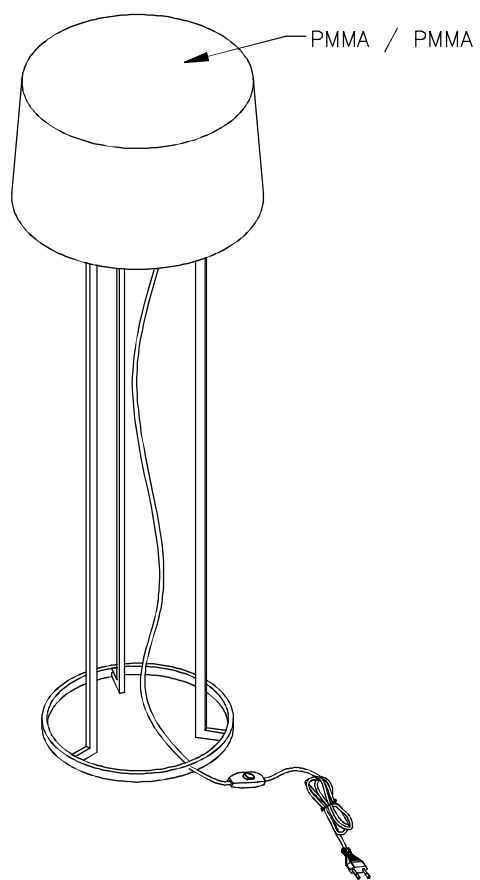

The photograph may not match the reference exactly. Please read the product description to identify the finish.

TECHNICAL CHARACTERISTICS

Type:	Floor lamp
IP Protection degrees:	IP20
Light source 1:	3 x E27 MAX 30W Maximum lamp length: 176.00 mm Maximum lamp diameter: 60.00 mm
Total power consumption (W):	90
Voltage / Frequency:	220-240V/50-60Hz
Units per box:	1
Net Weight (Kg):	5.845
EAN:	8435381433291

MATERIALS / FINISHES

Structure material: Steel
Structure finish: Shiny copper

Diffuser material: Fabric shade
Diffuser finish: Black

[Download photometric file .ldt / .ies](#)

[Click on image to download energy label](#)