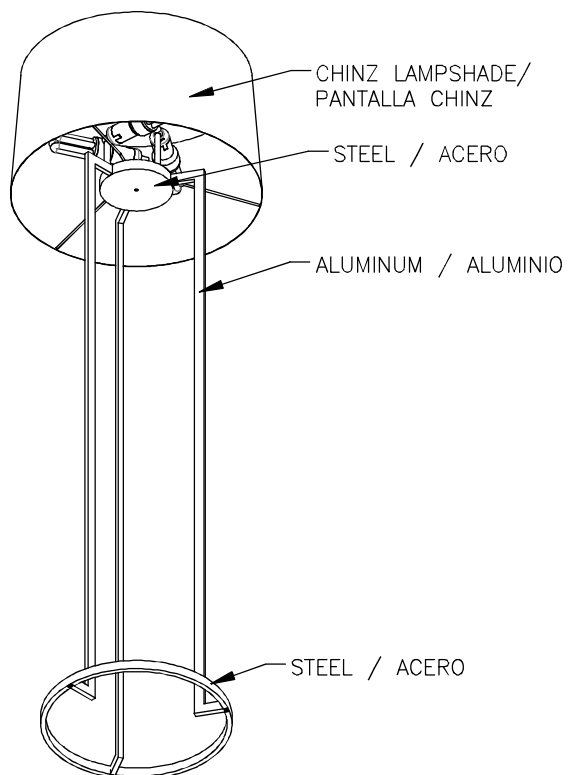

The photograph may not match the reference exactly. Please read the product description to identify the finish.

TECHNICAL CHARACTERISTICS

Type:	Floor lamp
IP Protection degrees:	IP20
Light source 1:	3 x E27 MAX 30W Maximum lamp length: 176.00 mm Maximum lamp diameter: 60.00 mm
Total power consumption (W):	90
Voltage / Frequency:	220-240V/50-60Hz
Units per box:	1
Net Weight (Kg):	5.845
EAN:	8435381433291

MATERIALS / FINISHES

Structure material: Steel
Structure finish: Shiny copper

Diffuser material: Fabric shade
Diffuser finish: Black

[Download photometric file .ldt / .ies](#)

[Click on image to download energy label](#)